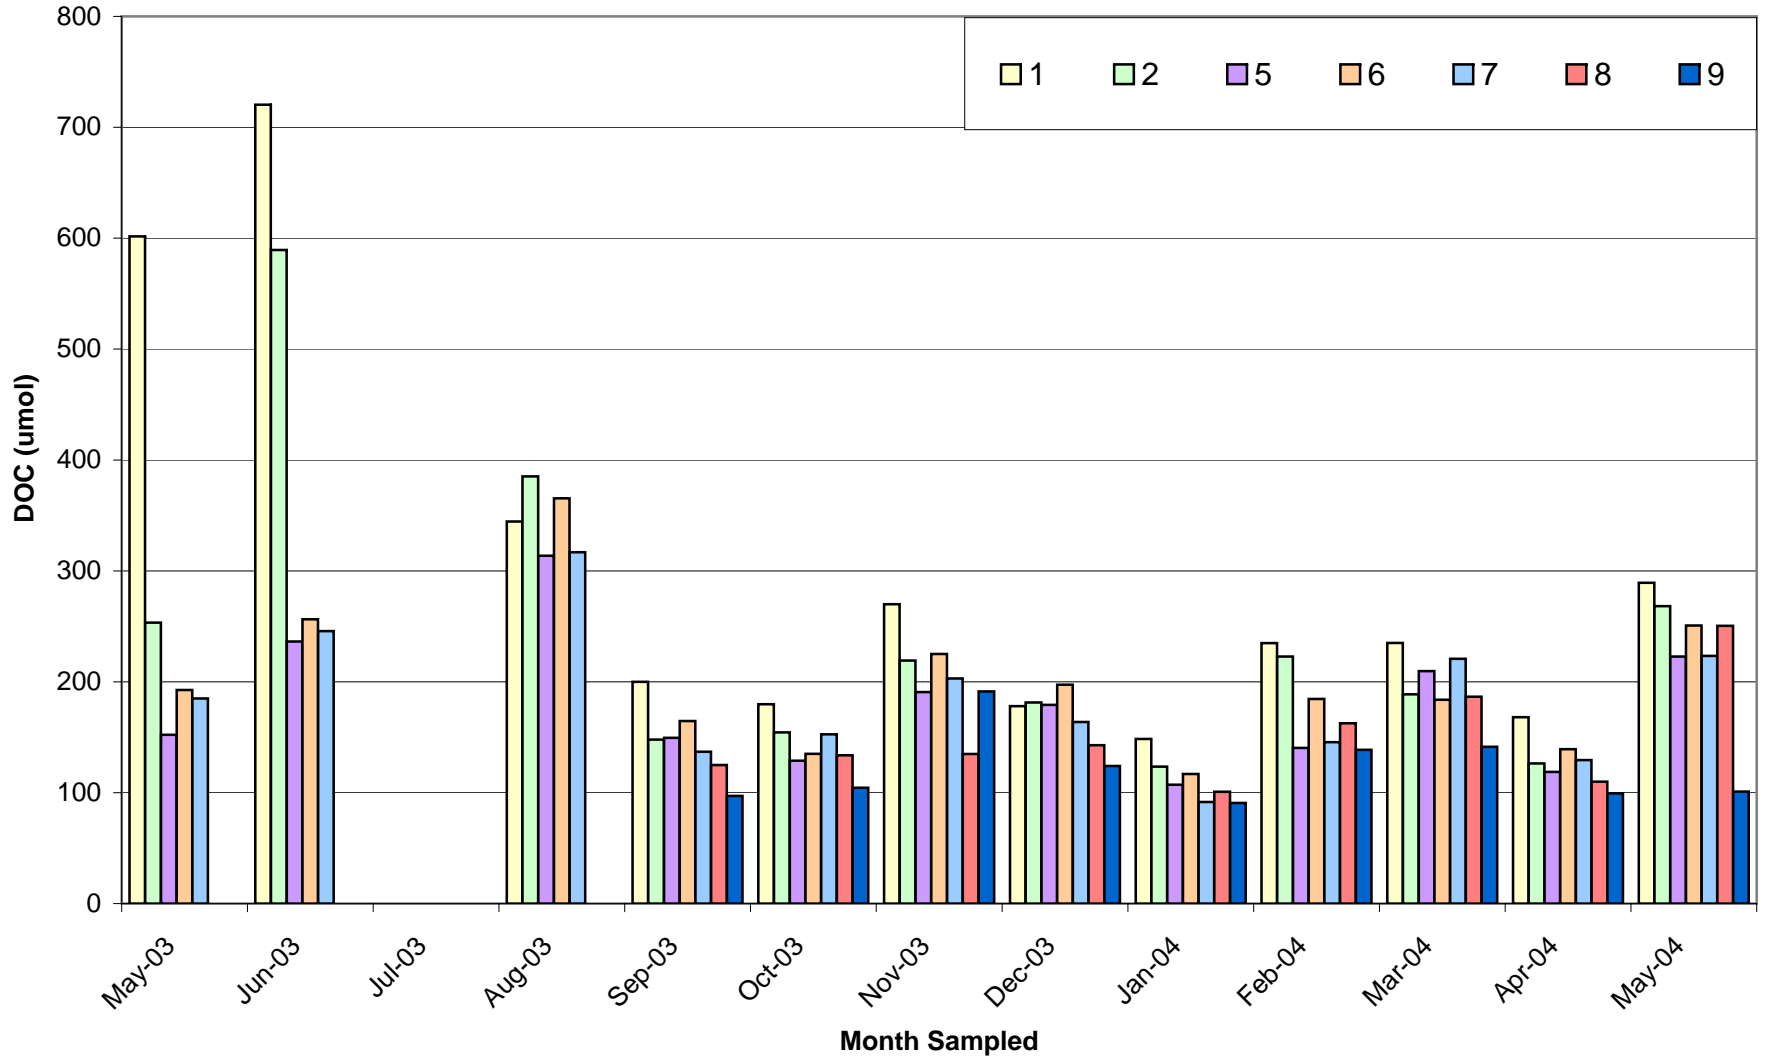

### Surface TDN at CFP sites

January 2004 DOC at three depths

January 2004 TDN at three depths

March 2004 DOC at three depths

March 2004 TDN at three depths

May 2004 DOC at three depths

May 2004 TDN at three depths