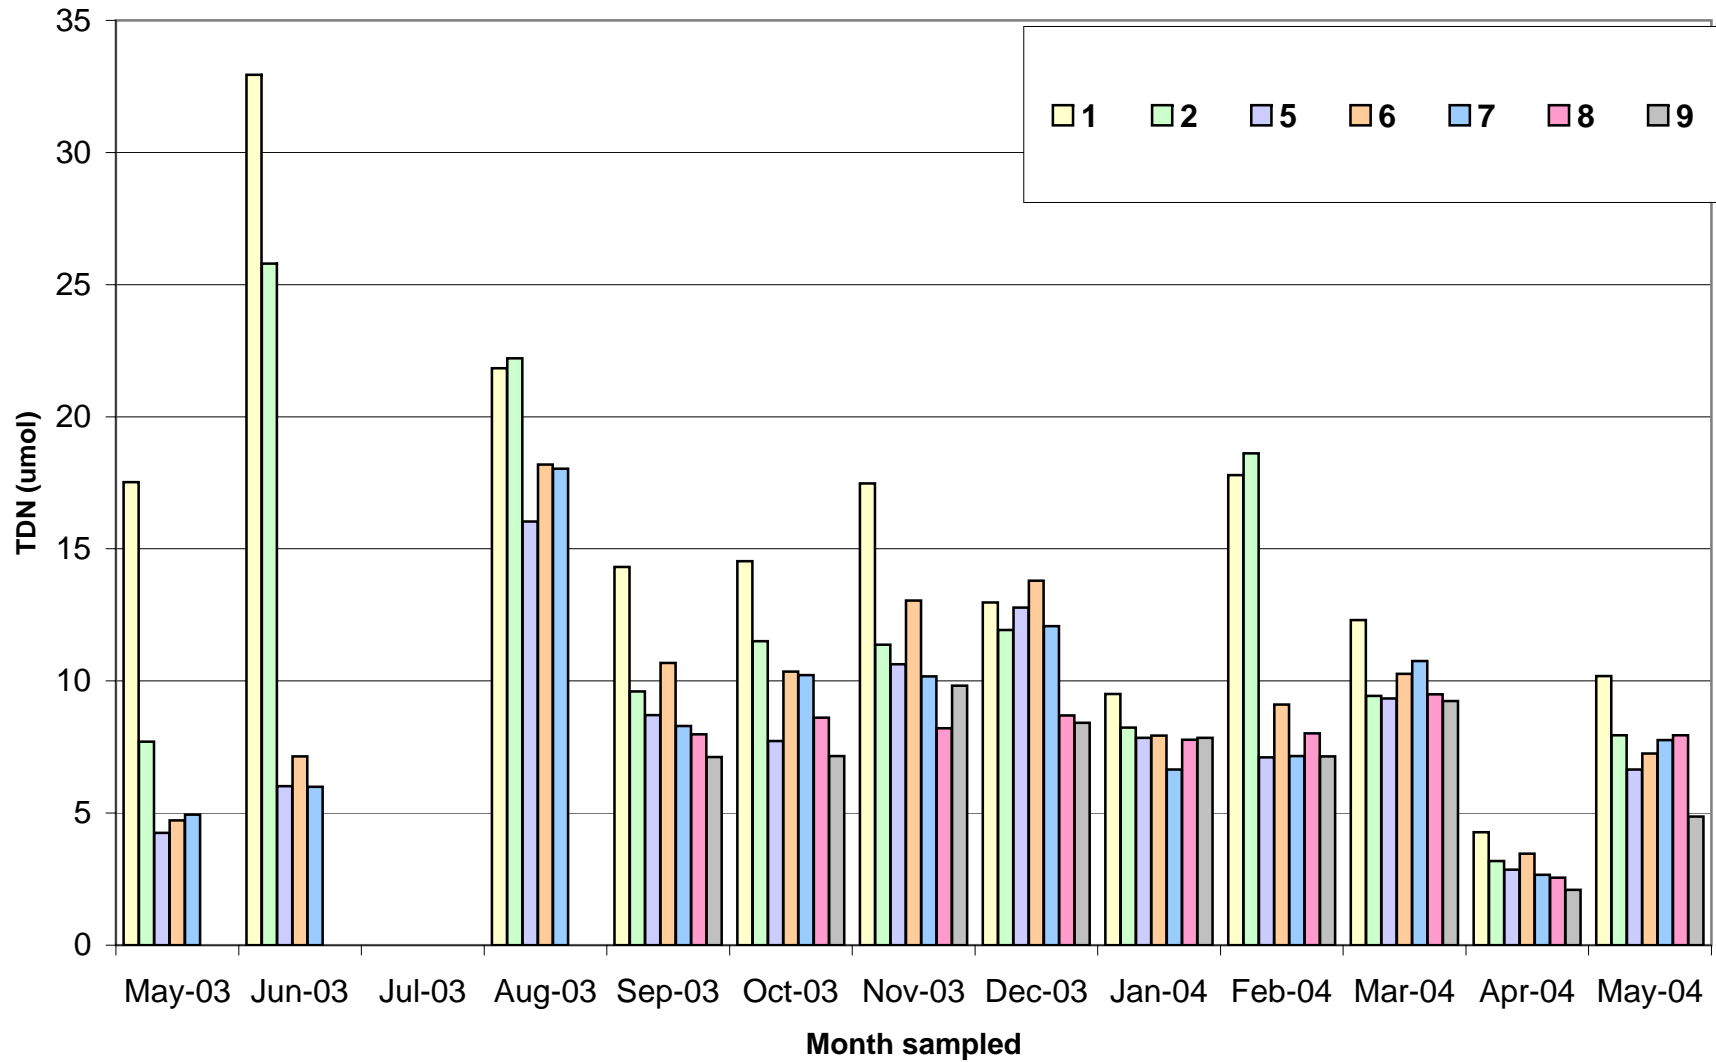

### Surface TDN at CFP sites

January 2004 DOC at three depths

January 2004 TDN at three depths

March 2004 DOC at three depths

March 2004 TDN at three depths

May 2004 DOC at three depths

May 2004 TDN at three depths